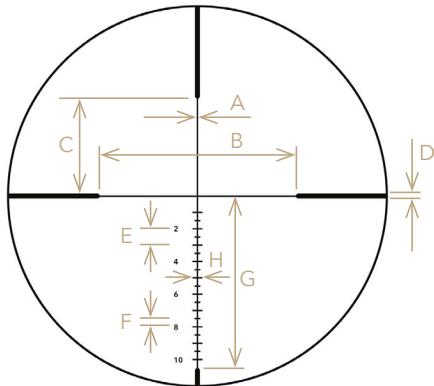

SPECTRA™ RIFLESCOPES

Technical Information

SPECTRA 4-16x44

| SPECTRA | A | B | C | D | E | F | G | H | I |
|---------|-------|-----|------|------|------|------|----|-------|----|
| 4-16x44 | 361,8 | 165 | 62,9 | 60,9 | 51,4 | 43,5 | 30 | 109,8 | 87 |

SPECTRA 4-16x44

| | | |
|------------------------------------|--|--|
| Magnification | . | 4x - 16x |
| Field of View (FOV) m at 100m | . | 9,2 - 2,3 |
| Objective diameter (mm) | Effective diameter | 44 |
| Exit pupil diameter (mm) | Measurment. of the pupillary ocular beam | 11 - 2,75 |
| Eye relief (inches) | From the last optical surface | 3,54 |
| Eye relief (mm) | From the last optical surface | 90 |
| Travel value per click at 100m | 1 clic = x/100m | 1 |
| Elevation range total (cm at 100m) | 100m | 250 |
| Windage range total (cm at 100m) | 100m | 250 |
| Parallax compensation | . | 10m - ∞ |
| Transmission daylight | ISO 14490-5:2005 | 91% |
| Height (inches) | Without covers | 2,12 |
| Height (mm) | Without covers | 54 |
| Width (inches) | At outside diameter | 2,75 |
| Width (mm) | At outside diameter | 70 |
| Length (inches) | Fully extended | 14,24 |
| Length (mm) | Fully extended | 361,8 |
| Tube diameter (mm) | . | 30 |
| Weight (oz) | Without cover | 24,16 |
| Weight (gram) | Without cover | 685 |
| Reticle options | . | BR |
| Accessories | . | Instruction manual, cleaning cloth, bikini covers, throw lever |

Coverage in cm / 100 Meter at 16x

| SPECTRA | Reticle | A | B | C | D | E | F | G | H |
|---------|---------|-----|-----|----|---|----|---|-----|---|
| 4-16x44 | BR | 0,7 | 120 | 60 | 3 | 10 | 5 | 105 | 4 |