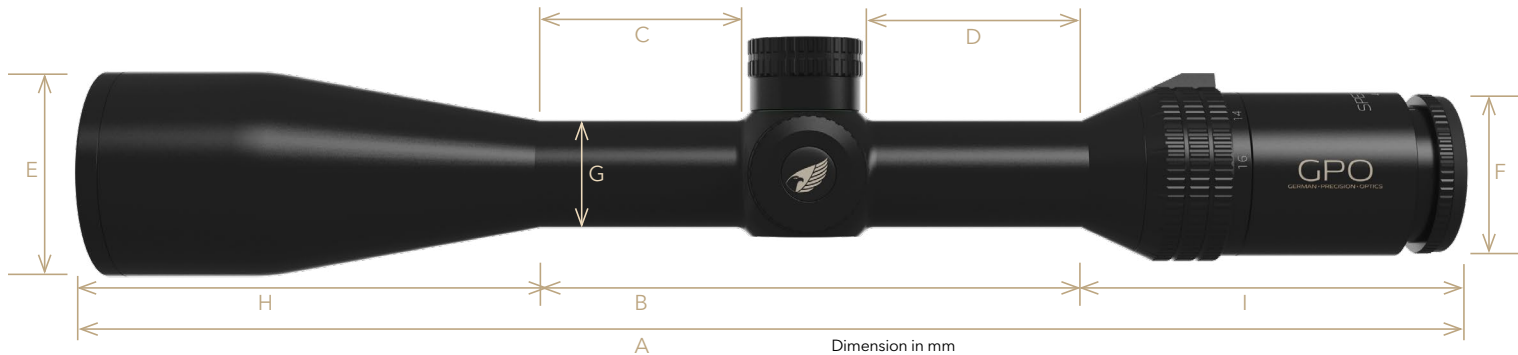

SPECTRA 4-16x44

SPECTRA	A	B	C	D	E	F	G	H	I
4-16x44	361,8	165	62,9	60,9	51,4	43,5	30	109,8	87